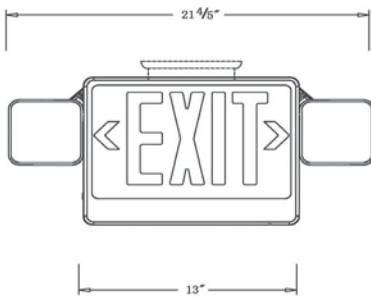

**Catalog Number** 73034-73037  
**UPC Number** See Table  
**Description** Combination Exit/Emergency Light - Remote Capable  
 LED Sign  
 Incandescent Lamps

**Features**

- Completely Self-Contained
- Fully Automatic Operation
- Compact, Low Profile Designs in Neutral Finish
- Push to Test Switch
- 6-Volt Maintenance Free Lead Acid Battery
- Environmental Coated, Solid State Charger
- Adjustable Arms Allow Vertical or Horizontal Lamp Orientation
- 2 5.4 Watt Fully Adjustable Glare Free Lamps
- Automatic, Low Voltage Disconnect (LVD)
- Universal Transformer for 120 or 277 VAC
- Universal J-Box Mounting Plate
- Injection Molded, V-O Flame Retardant, High Impact, Thermoplastic Housing
- Integral wiring channels for ease of installation
- Charge Rate/Power on LED Indicator Light
- Rated for Damp Location
- Remote Capable - Up to 2 additional remote Lamp Heads
  - 2 Heads - 4 Hours Operation
  - 3 Heads - 2 Hours Operation
  - 4 Heads - 1.5 Hours Operation

**Dimension Information**

L Inches 22.00  
 H Inches 10.00  
 W Inches 13.00  
 Depth Inches (mm) 2.75

**Specifications**

Input Rating Amps: .11A @ 120V, .06A @ 277V  
 Input Rating Watts: 10W @ 120V 10W @ 277V  
 Frequency: 60 Hz  
 Lamp Type: 5.4 W Incandescent Wedge Base  
 Voltage Rating: 120/277  
 Flammability Rating: UL94V-0  
 Battery Operation: 6 Volt 4.5 AH Lead Acid - 90 Minutes Minimum