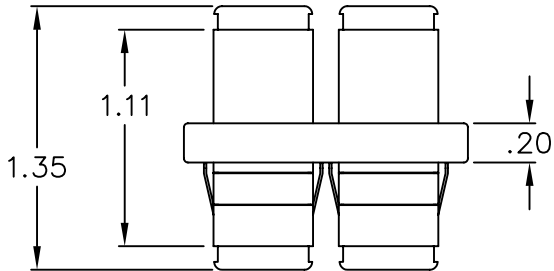

NOTE: UNLESS OTHERWISE SPECIFIED

1. HOUSING:

- A. MATERIAL: ABS, UL 94V-0
- B. COLOR: XX: GY-GRAY, IV-IVORY, & WH-WHITE

2. DUPLEX MT-RJ - MT-RJ ADAPTER:

- A. MATERIAL:
  - -ADAPTER BODY: PLASTIC
  - -HOLDER: STAINLESS STEEL
  - -DUST CAP: PLASTIC

UL US FILE NO. 125268

ADAPTER BEZEL, DUPLEX MTRJ-MTRJ			
ITEM NO.	ICFOBWMBXX		REV. A
DWG NO.	PSFOBWB00		PAGE NO. 2

CUSTOMER CARE / TECHNICAL SUPPORT * CSR@ICC.COM / 888-ASK-4-ICC (275-4422) * 14700 Alondra Blvd., La Mirada, CA 90638 * www.icc.com