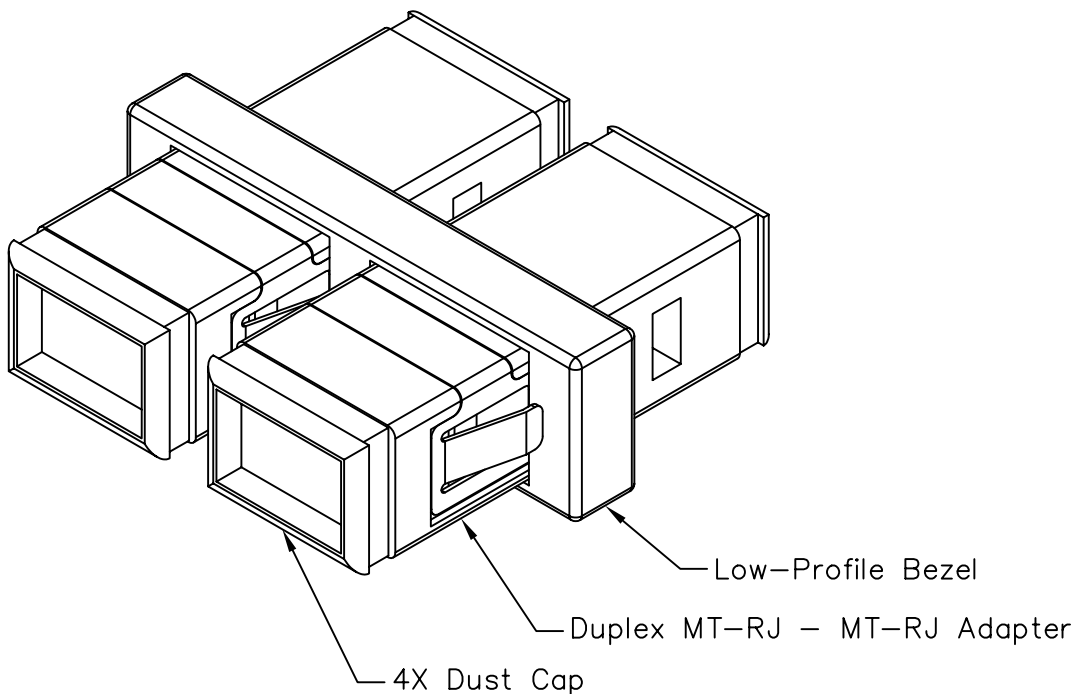

Duplex MT-RJ - MT-RJ Adapter Bezel

PRODUCT SPECIFICATION

Package includes:

- A. Duplex MT-RJ - MT-RJ Adapter, 1 pc
- B. Dust Cap, 4 pcs
- C. Low-Profile Bezel, 1 pc

Features and Benefits:

- Provides a flexible solution for fiber work area connectivity
- Provides four MT-RJ fiber connections per adapter
- Small Form Factor (SFF) adapter reduces space requirements by 50% over conventional fiber connectivity
- Compatible with IC108WB multi-media outlets
- Available in gray, ivory, and white
- UL listed

ADAPTER BEZEL, DUPLEX MTRJ-MTRJ

ITEM NO.	ICFOBWMBXX
DWG NO.	PSFOBWMB00

REV.	A
PAGE NO.	1

CUSTOMER CARE / TECHNICAL SUPPORT * CSR@ICC.COM / 888-ASK-4-ICC (275-4422) * 14700 Alondra Blvd., La Mirada, CA 90638 * www.icc.com

NOTE: UNLESS OTHERWISE SPECIFIED

1. HOUSING:

- A. MATERIAL: ABS, UL 94V-0
- B. COLOR: XX: GY-GRAY, IV-IVORY, & WH-WHITE

2. DUPLEX MT-RJ - MT-RJ ADAPTER:

- A. MATERIAL:
 - ADAPTER BODY: PLASTIC
 - HOLDER: STAINLESS STEEL
 - DUST CAP: PLASTIC