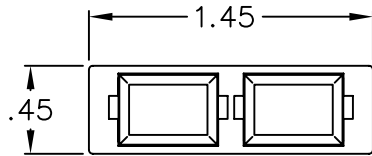

NOTE: UNLESS OTHERWISE SPECIFIED

1. HOUSING:

- A. MATERIAL: ABS, UL 94V-0
- B. COLOR: XX: GY-GRAY, IV-IVORY, & WH-WHITE

2. DUPLEX MT-RJ - MT-RJ ADAPTER:

- A. MATERIAL:
  - -ADAPTER BODY: PLASTIC
  - -HOLDER: STAINLESS STEEL
  - -DUST CAP: PLASTIC

UL US FILE NO. 125268

ADAPTER BEZEL, DUPLEX MTRJ-MTRJ			
ITEM NO.	ICFOBWMBXX		REV. A
DWG NO.	PSFOBWB00		PAGE NO. 2

CUSTOMER CARE / TECHNICAL SUPPORT * CSR@ICC.COM / 888-ASK-4-ICC (275-4422) * 14700 Alondra Blvd., La Mirada, CA 90638 * www.icc.com